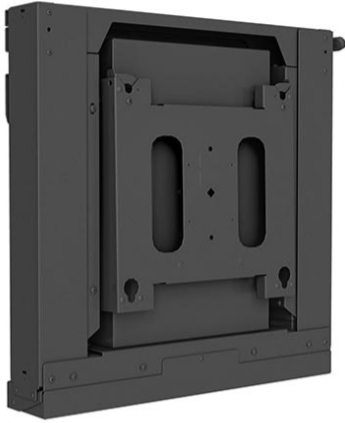

Extra-Large Electric Height Adjust Wall Mount, European Union **SKU: XSD1U-EU**

---

Vertical lift: 26" (660mm)

## Measurements

Typical Screen Size	50" - 80" (1270mm - 2032mm)
---------------------	-----------------------------

Weight Capacity	310 lbs (140.6 kg)
-----------------	--------------------