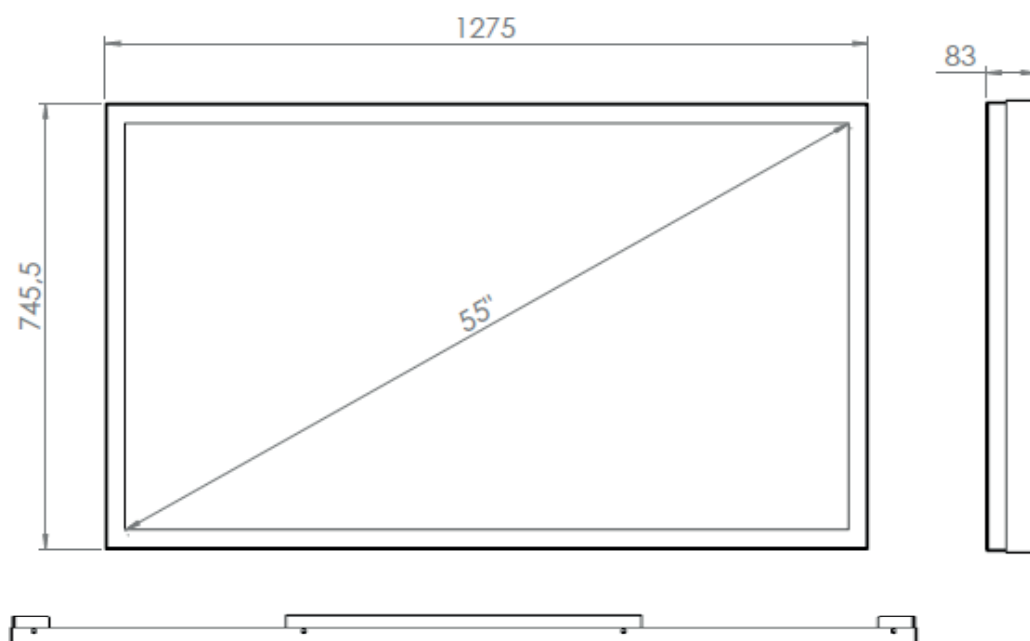

WALL CASING EASY 55" Landscape

HI-ND wall casing EASY is designed to give a professional signage feeling. Different models in landscape and portrait mode to allow airflow from top to bottom as only the sides are covered completely to the wall. There is space for power plugs inside. Available in black and white as standard but custom colors and materials like brass and stainless steel can be ordered upon request.

TECHNICAL DRAWING

SPECIFICATION

FEATURES

- Designed for displays from Samsung QMC and LG UM5N-E, UH5N-E
- Space for computer and power plugs inside
- Optimized air ventilation for landscape mode
- Wall mount included
- Available in different colors and materials

MATERIALS

- Powder coated metal

DISPLAY OPTIONS

- VESA 200x200 / 300x300

POWDER COATING OPTIONS

Black, RAL 9005str

White, RAL 9003str

Custom color upon request

PART NO AND DESCRIPTION

WC5500-0201-01 Wall Casing EASY 55", White

WC5500-0201-02 Wall Casing EASY 55", Black