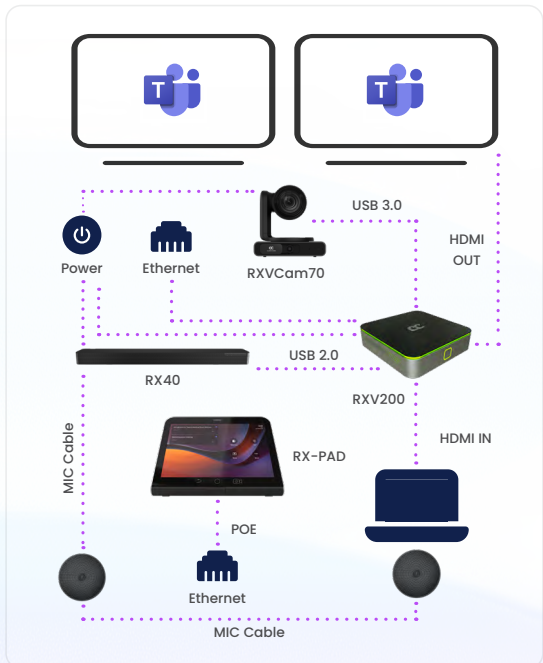

RXV200-B70

International Headquarters
Naimi Park, 6 Ofra Haza Street,
Or Yehuda, Israel
Tel: +972-3-976-4000

AudioCodes Inc.
80 Kingsbridge Road
Piscataway, NJ 08854
Tel: +1-732-469-0880
Fax: +1-732-469-2298

www.audiocodes.com/contact
www.audiocodes.com

©2026 AudioCodes Ltd. All rights reserved. AudioCodes, AC, HD VoIP, HD VoIP Sounds Better, IPmedia, Mediant, MediaPack, What's Inside Matters, OSN, SmartTAP, User Management Pack, VMAS, VoIPerfect, VoIPerfectHD, Your Gateway To VoIP, 3GX, AudioCodes One Voice, AudioCodes Meeting Insights, and AudioCodes Room Experience are trademarks or registered trademarks of AudioCodes Limited. All other products or trademarks are property of their respective owners. Product specifications are subject to change without notice.

2/26 v.1