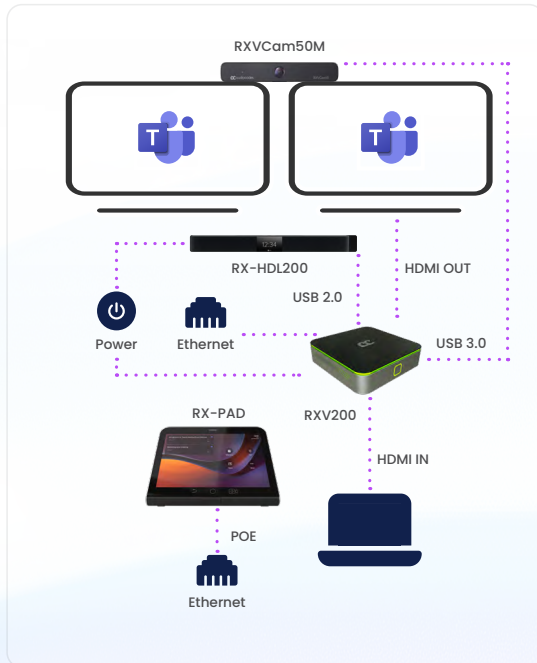

RXV200-B50