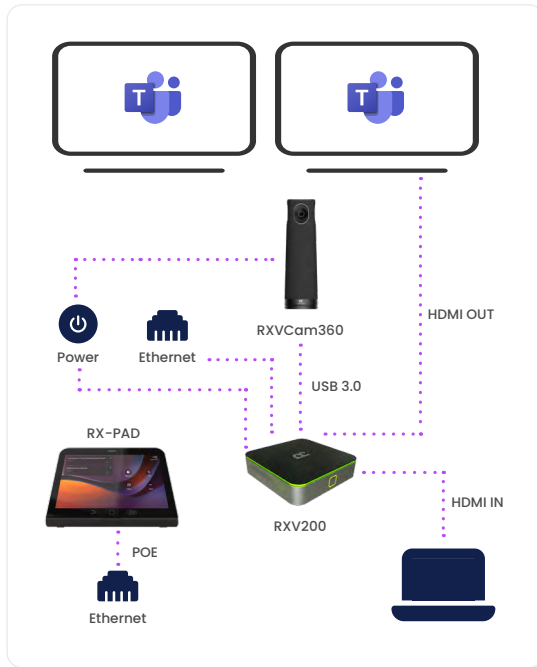

Android 13

1 USB C and 4 USB A ports to connect camera and audio peripherals

2 X HDMI1.4 output to external screens+ HDMI 2.0 Ingest (including audio)

AUDIOCODES RXV200 MICROSOFT TEAMS ROOMS BUNDLES

Bundle	Room Size	Participants	Controller	Compute Unit	Video	Audio	Productivity
RXV200-B360	Small/Medium	4-8	RX-PAD	RXV200	RXVCam360	RXVCam360	Meeting Insights/ AI Summary
RXV200-B40	Medium/Large	10-16	RX-PAD	RXV200	RXVCam50M	RX40 with 2 satellite mics, 8m pickup radius	Meeting Insights/ AI Summary
RXV200-B50	Medium	6-12	RX-PAD	RXV200	RXVCam50M	RX-HDL200 (5.5m pickup radius)	Meeting Insights/ AI Summary
RXV200-B70	Medium/Large	10-18	RX-PAD	RXV200	RXVCam70	RX40 with 2 satellite mics, 8m pickup radius	Meeting Insights/ AI Summary
RXV200-B05	Any	Any	RX-PAD	RXV200	Room's existing video solution*	Room's existing audio solution*	Meeting Insights/ AI Summary

* Contact AudioCodes for a list of recommended 3rd party AV solutions

RXV200 Bundle Components

INTELLIGENT AV HUB

RXV200
Intelligent AV Hub

ROOM CONTROLLER

RX-PAD
Touch Room Controller

AUDIO

RX-HDL200
Front of Room Audio Bar

RXVCam360
Center of Room Speaker

RX40
Audio Bar with Satellite Mics

VIDEO

RXVCam50M
Edge of Room Camera

RXVCam360
Panoramic Center of
Room Camera

RXVCam70
Edge of Room,
PTZ Dual Lens Camera

RXV200-B360

RXV200-B40