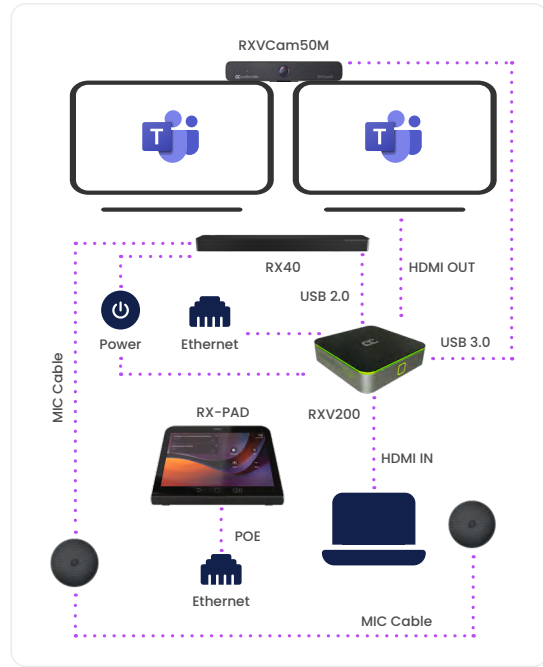

Android 13

1 USB C and 4 USB A ports to connect camera and audio peripherals

2 X HDMI1.4 output to external screens+ HDMI 2.0 Ingest (including audio)

AUDIOCODES RXV200 MICROSOFT TEAMS ROOMS BUNDLES

Bundle	Room Size	Participants	Controller	Compute Unit	Video	Audio	Productivity
RXV200-B360	Small/Medium	4-8	RX-PAD	RXV200	RXVCam360	RXVCam360	Meeting Insights/ AI Summary
RXV200-B40	Medium/Large	10-16	RX-PAD	RXV200	RXVCam50M	RX40 with 2 satellite mics, 8m pickup radius	Meeting Insights/ AI Summary
RXV200-B50	Medium	6-12	RX-PAD	RXV200	RXVCam50M	RX-HDL200 (5.5m pickup radius)	Meeting Insights/ AI Summary
RXV200-B70	Medium/Large	10-18	RX-PAD	RXV200	RXVCam70	RX40 with 2 satellite mics, 8m pickup radius	Meeting Insights/ AI Summary
RXV200-B05	Any	Any	RX-PAD	RXV200	Room's existing video solution*	Room's existing audio solution*	Meeting Insights/ AI Summary

* Contact AudioCodes for a list of recommended 3rd party AV solutions

RXV200 Bundle Components

INTELLIGENT AV HUB

RXV200
Intelligent AV Hub

ROOM CONTROLLER

RX-PAD
Touch Room Controller

AUDIO

RX-HDL200
Front of Room Audio Bar

RXVCam360
Center of Room Speaker

RX40
Audio Bar with Satellite Mics

VIDEO

RXVCam50M
Edge of Room Camera

RXVCam360
Panoramic Center of
Room Camera

RXVCam70
Edge of Room,
PTZ Dual Lens Camera

RXV200-B360

RXV200-B40