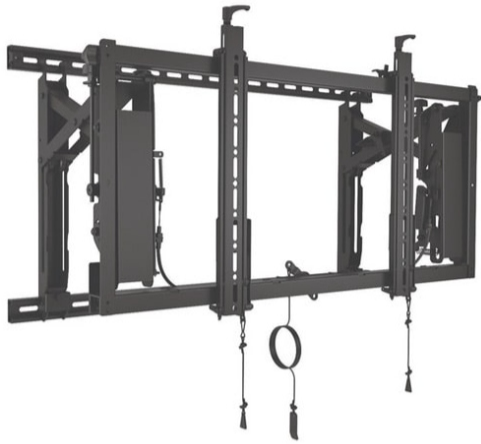

LVS1U, ConnexSys™ Video Wall Landscape Mounting System with Rails **SKU: LVS1U**

Chief's ConnexSys™ Video Wall Mounting System solves common video wall challenges of speed, alignment, serviceability and rigidity. The ConnexSys™ Video Wall Mounting System provides the ability to level each row once by using strut channel to connect multiple mounts together with a simple-to-install system that can handle the largest requirements.

Read the complete story of ConnexSys™ here.

Specifications

Dimensions & Measurements

Depth	10.16 cm (4 in)
Height	53.09 cm (20.9 in)
Minimum Depth	101.6 mm (4 in)
Shipping Dimensions	40" x 22" x 4" (101.6 x 55.9 x 10.2 cm)
Shipping Weight	19.96 kg (44 lbs)
Typical Screen Size	42" - 80" (1067mm - 2032mm)
Weight Capacity	150 lbs (68 kg)
Width	90.17 cm (35.5 in)

Characteristics & Features

Adjustability	Extension, Micro-Adjustable, Height Adjustable, Lateral Shift
Application	Wall
Color	Black
Number of Displays	1
Orientation	Landscape
Solution Type	Universal
Special Features	Multi-Display
TAA Compliant	No
Tilt	<ul style="list-style-type: none">• +4°• -2.5°
UPC	841872161150
VESA Mounting Pattern	200 x 100 - 700 x 400 mm
With Rails	Yes