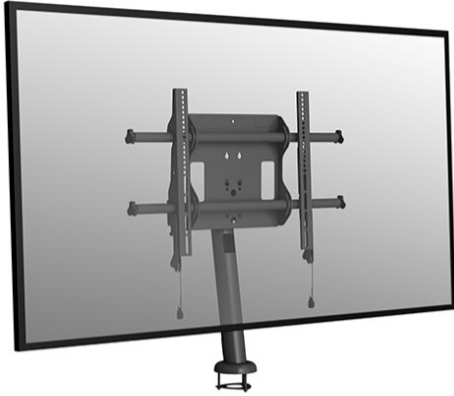

## Large Fusion® Flat Panel Bolt-Down Table Stand **SKU: LDB1U**

---

These Fusion® table stands safely support displays on tables with swivel and cable management features. Available in bolt-down and stand solutions.

- Smooth swivel by manually moving the display up and down by hand
- Prevent screen from colliding with walls or furniture by setting rotation limits at +/- 15° or 30°
- Easily route and conceal cables through a wide, in-column channel for a clean finish
- Built-in universal interface fits most screens 46" - 70", and provides everything needed for installation in just one SKU
- Mounting pattern range: VESA® 100 x 100 mm, 642 x 400mm
- Ideal for hospitality applications
- Set screw locking to prevent lateral slide off-center

## Specifications

---

<b>Dimensions &amp; Measurements</b>	Equipment Height Range	22" - 38" (56 - 96.5cm)
	Shipping Dimensions	33.5" x 16.75" x 5.63" (850.9 x 425.5 x 143.1 mm)
	Shipping Weight	11.34 kg (25 lbs)
	Typical Screen Size	46" - 70" (1168mm - 1778mm)
	Weight Capacity	125 lbs (56.7 kg)

<b>Characteristics &amp; Features</b>	Adjustability	Swivel
	Color	Black
	Mounting Method	Bolt-Down Table Stand
	Orientation	Landscape
	TAA Compliant	No
	UPC	841872171609
	VESA Mounting Pattern	100 x 100 mm – 642 x 400 mm