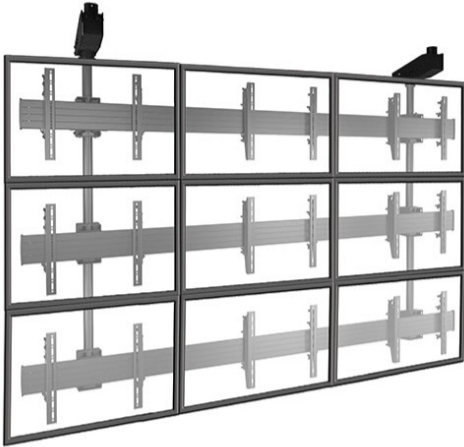

## Fusion® Micro-Adjustable Large Ceiling Mounted 3 x 3 Video Wall Solutions **SKU: LCM3X3U**

Chief's Fusion® ceiling mounted solutions make it possible to construct video walls in prominent locations where walls aren't available. Great for digital signage installations.

- Screen array configuration: screens wide x screens high.

- Confirm screen compatibility with MountFinder™.

Provide aesthetic covering to the rear side of the displays, components and mount using the Chief Fusion® Universal Back Covers.

- **PRECISE SCREEN ALIGNMENT**

- Easily align displays with independent knobs for height and plumb adjustments, no tools required.

- **CONTROLZONE™ LEVELING**

- Micro-height and leveling adjustment at all column intersection points.

- **CONFIGURABLE**

- Add configurations side by side to create any video wall arrangements up to 3 screens tall.

- **CEILING PLATE** and **EXTENSION COLUMN** are required and must be ordered separately

- Compatible with traditional 1.5" NPT and new CPA pinned ceiling plates and column systems.