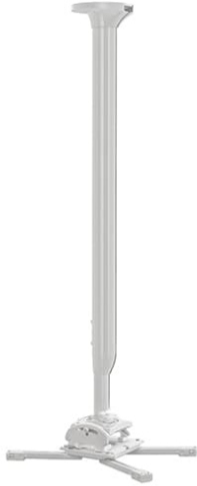

All-In-One Projector Kit (80-135 cm) **SKU: KITMC080135W**

Chief's KITMC Series projector kits include everything needed for most projector installations. This bundled kit includes the RPMEU Mini Elite Projector Mount, CPA116 flat ceiling plate, CPA640 decorative shield ring and 80-135 cm telescoping extension column.

Specifications

Dimensions & Measurements	Extension	80cm - 135 cm (31.5" - 53.15")
--------------------------------------	-----------	--------------------------------

Characteristics & Features	Adjustments	Height Adjustable, Independent Roll, Pitch, Yaw
	Color	White
	Spanning Tree	Universal
	SPF Port Type	Kits