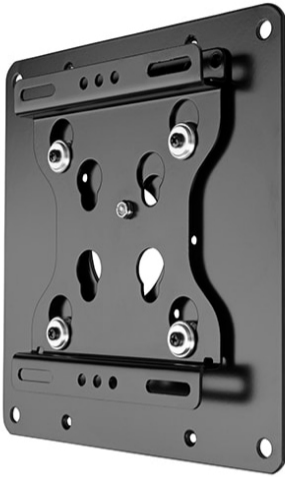

FSR1U, Small Flat Panel Fixed Wall Display Mount **SKU: FSR1U**

FSR100 is a perfect complement to any small flat panel digital signage or hospitality application, providing fast and flexible installation, ultra-low-profile installation depth and security for use in public spaces.

- Ultra-low-profile installation of only 0.75" (19 mm)
- Portrait or landscape mounting options
- Chief's exclusive Q-Latch™ Mounting System saves installation time

Specifications

Dimensions &

Minimum Depth	2.18 cm (0.9 in)
---------------	------------------

Wall Stud Compatibility	Single Stud
-------------------------	-------------

Weight Capacity	45 lbs (20.4 kg)
-----------------	------------------

Characteristics &

Adjustability	Fixed
---------------	-------

Features

Application	Wall
-------------	------

Color	Black
-------	-------

Orientation	<ul style="list-style-type: none">• Landscape• Portrait
-------------	--

Solution Type	Universal
---------------	-----------