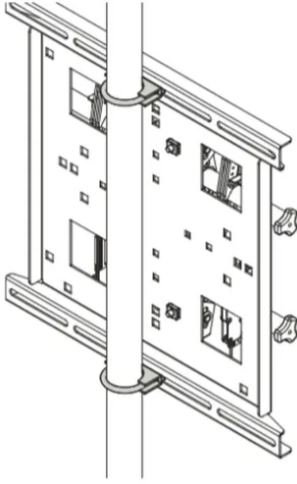

2" U-Bolt Set **SKU: FCAVCU20**

This set of two U-Bolts can attach the FCAVCA to 2" (50 mm) poles and trusses

Designed to be mounted to 2" (50 mm) poles and trusses

Designed to be mounted to 2" (50 mm) poles and trusses

Specifications

Dimensions &

Measurements

Shipping Dimensions	12" x 7.25" x 1"(304.8 x 184.2 x 25.4 mm)
---------------------	---

Shipping Weight	0.34 kg (0.8 lbs)
-----------------	-------------------

Characteristics & Features

Accessory Type	<ul style="list-style-type: none">• Installation• Mounting Brackets• Mounting Hardware
----------------	--

Adjustability	<ul style="list-style-type: none">• Extension• Fixed• Height Adjustable• Lateral Shift• Micro-Adjustable• Swivel• Tilt
---------------	--