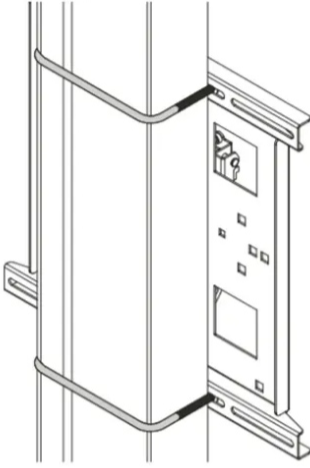

Square 8" x 6" U-Bolt Set **SKU: FCAVCSU80**

This set of two U-Bolts can attach the FCAVCA to rectangular columns and I-Beams

Designed to be mounted to 8" (20cm) concrete columns or 8" (20 cm) steel I-beams

Column Dimensions: 2" (50 mm) diameter maximum

Specifications

Dimensions &

Measurements

Shipping Dimensions	9" x 9" x 4" (228.6 x 228.6 x 101.6 mm)
---------------------	---

Shipping Weight	0.78 kg (1.7 lbs)
-----------------	-------------------

Characteristics & Features

Accessory Type	<ul style="list-style-type: none">• Installation• Mounting Brackets• Mounting Hardware
----------------	--

Adjustability	<ul style="list-style-type: none">• Automated• Extension• Fixed• Height Adjustable• Lateral Shift• Micro-Adjustable• Swivel• Tilt
---------------	--

Application	Square 8" x 6" U-Bolt Set
-------------	---------------------------

Special Features	<ul style="list-style-type: none">• Large Venue• Multi-Display
------------------	---

TAA Compliant	No
---------------	----