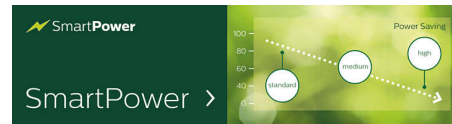

SmartPower

The backlight intensity can be controlled and pre-set by the system to reduce the power consumption by up to 50%, which saves substantially on energy costs.