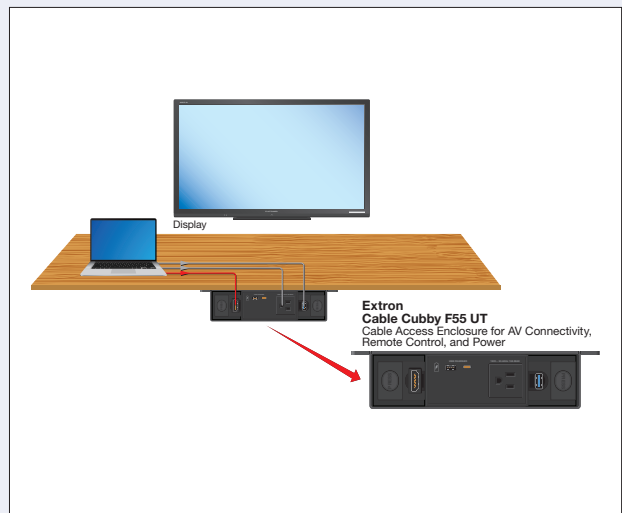

UNDER TABLE APPLICATIONS

Extron **Cable Cubby F55 UT** is a modern, clean, and discreet solution to integrate AV technology beneath furniture surfaces. The modular design allows for fast assembly and serviceability. Half-size and double-size modules can also be integrated. The enclosure supports two Extron Retractor or Retractor XL modules.