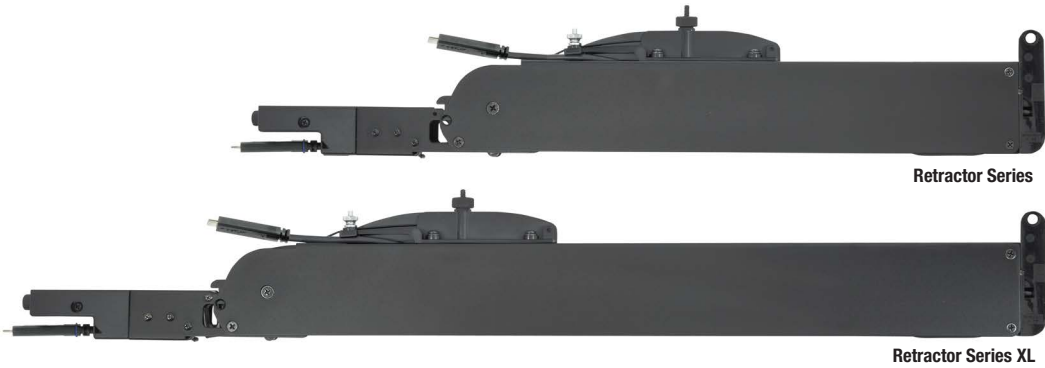

RETRACTOR SERIES