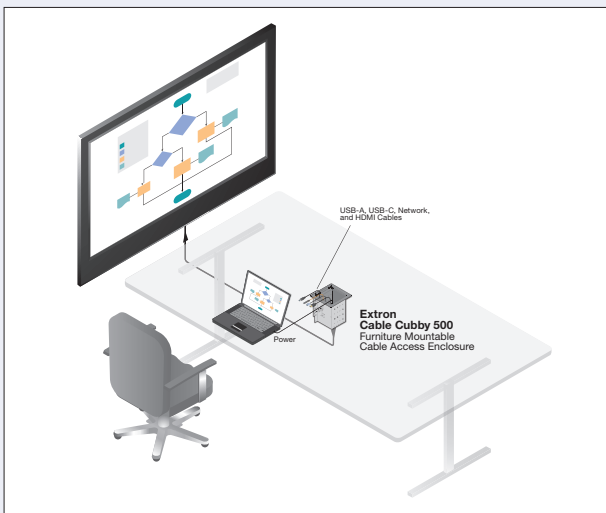

COMMON FEATURES

- **Convenient, easy to install cable retraction system for AVEdge 100 edge mount enclosures, Cable Cubby Series and select TouchLink enclosures, and TMK 120 R Table Mount Kits**
- **Cables extend up to five feet (152 cm)** – Also provides a pigtail for connecting to other AV products located beneath the mounting surface.
- **Holds cable securely in place at a user-defined length**
- **Simple push-button release retracts cable into enclosure after use**
- **Precise variable-speed cable retraction control provides more than 50 steps of adjustment between 1.5 and 4.0 seconds**
- **Engineered for long life and reliability, and tested to exceed 7,500 cable extension and retraction cycles**
- **Flexible installation options** – Retractor can be installed under a table or other work surface in either a vertical or horizontal position.
- **Available in a variety of commonly used AV and data connectors, including HDMI, Mini DisplayPort, DisplayPort, VGA, PC Audio, Network, and USB**

IN-TABLE APPLICATIONS

Extron **Cable Cubby Series** enclosures provide an elegant, sophisticated solution for the integration of AV connectivity, AC power, and control into almost any furniture style, from simple portable lecterns and desks to custom conference room and board room tables. Cable Cubby Series enclosures are available in a variety of sizes to support up to eight Retractor modules.