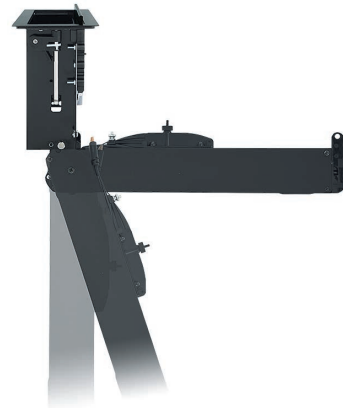

Flexible Mounting Options

When used with a Cable Cubby® enclosure, Retractor Series modules can be installed vertically or horizontally, or at an angle of 30 degrees off-vertical, to fit a wide range of applications and furniture types.